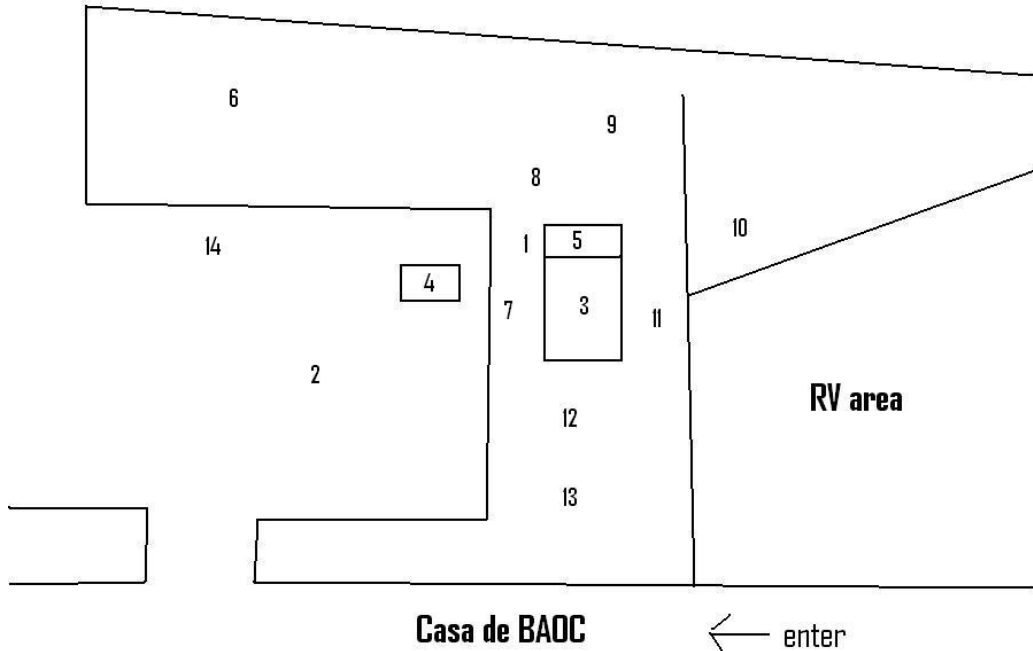

# CASA de FRUTA®

Celebrating **100** Years

S – Casa de Sprint, packet pickup, start, finish	B – Casa de BAOC, detail below	P – Parking for Casa de BAOC, please run Sprint first
	T – Casa de Choo Choo	C – Casa de Carousel

1 – Activity Central, Fun Pass, start/finish for all activities, including Trail-O and Night-O	2 – Parking, please run the Sprint before entering Casa de BAOC as there may be controls in CdB	3 – Dining, Awards, Banquet, DJ, Color Commentary, videos, central gathering area
4 – Restrooms & Showers	5 – Stage	6 – Camping
7 – Xtreme String-O	8 – Sports Labyrinth	9 – Laser Tag
10 – Archery	11 – Awards Preparation	12 – Kitchen
13 – Campfire	14 – Shuttle Stop	

Note: Maps are not to scale, have no orientation, and are not ISSOM nor ISOM standard