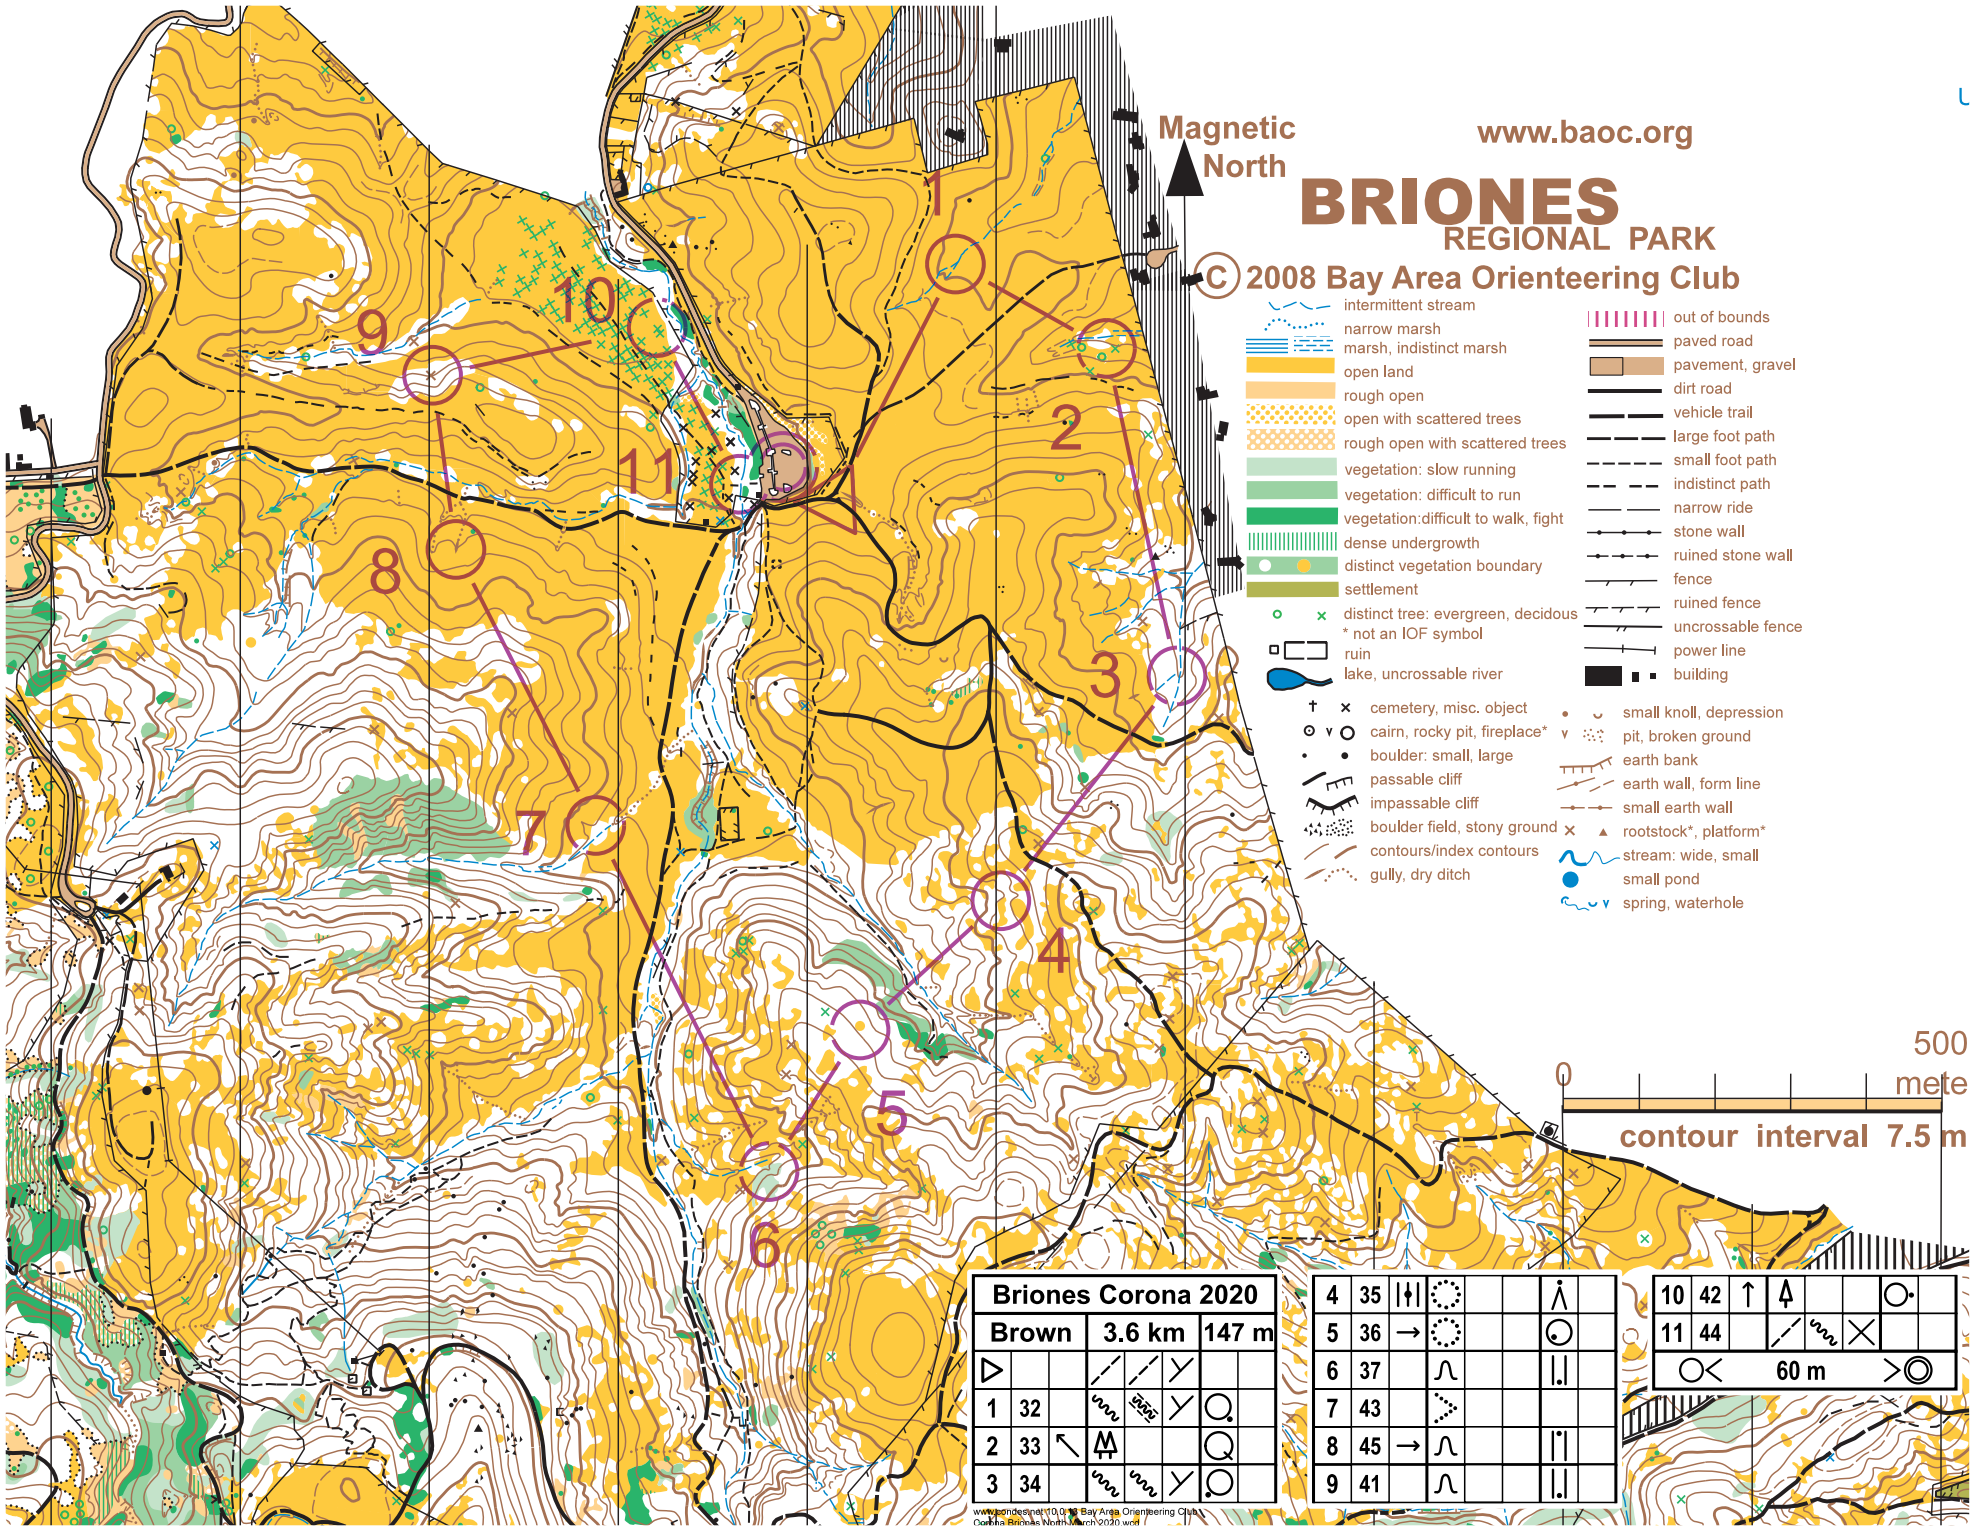

www.baoc.org

BRIONES REGIONAL PARK

Magnetic North

© 2008 Bay Area Orienteering Club

- intermittent stream
- narrow marsh
- marsh, indistinct marsh
- open land
- rough open
- open with scattered trees
- rough open with scattered trees
- vegetation: slow running
- vegetation: difficult to run
- vegetation: difficult to walk, fight
- dense undergrowth
- distinct vegetation boundary
- settlement
- distinct tree: evergreen, deciduous
- ruin
- lake, uncrossable river
- cemetery, misc. object
- cairn, rocky pit, fireplace*
- boulder: small, large
- passable cliff
- impassable cliff
- boulder field, stony ground
- contours/index contours
- gully, dry ditch
- out of bounds
- paved road
- pavement, gravel
- dirt road
- vehicle trail
- large foot path
- small foot path
- indistinct path
- narrow ride
- stone wall
- ruined stone wall
- fence
- ruined fence
- uncrossable fence
- power line
- building
- small knoll, depression
- pit, broken ground
- earth bank
- earth wall, form line
- small earth wall
- rootstock*, platform*
- stream: wide, small
- small pond
- spring, waterhole

500
mete

contour interval 7.5 m

Briones Corona 2020			
Brown	3.6 km	147 m	
1 32			
2 33			
3 34			

4 35				
5 36				
6 37				
7 43				
8 45				
9 41				

10 42				
11 44				
		60 m