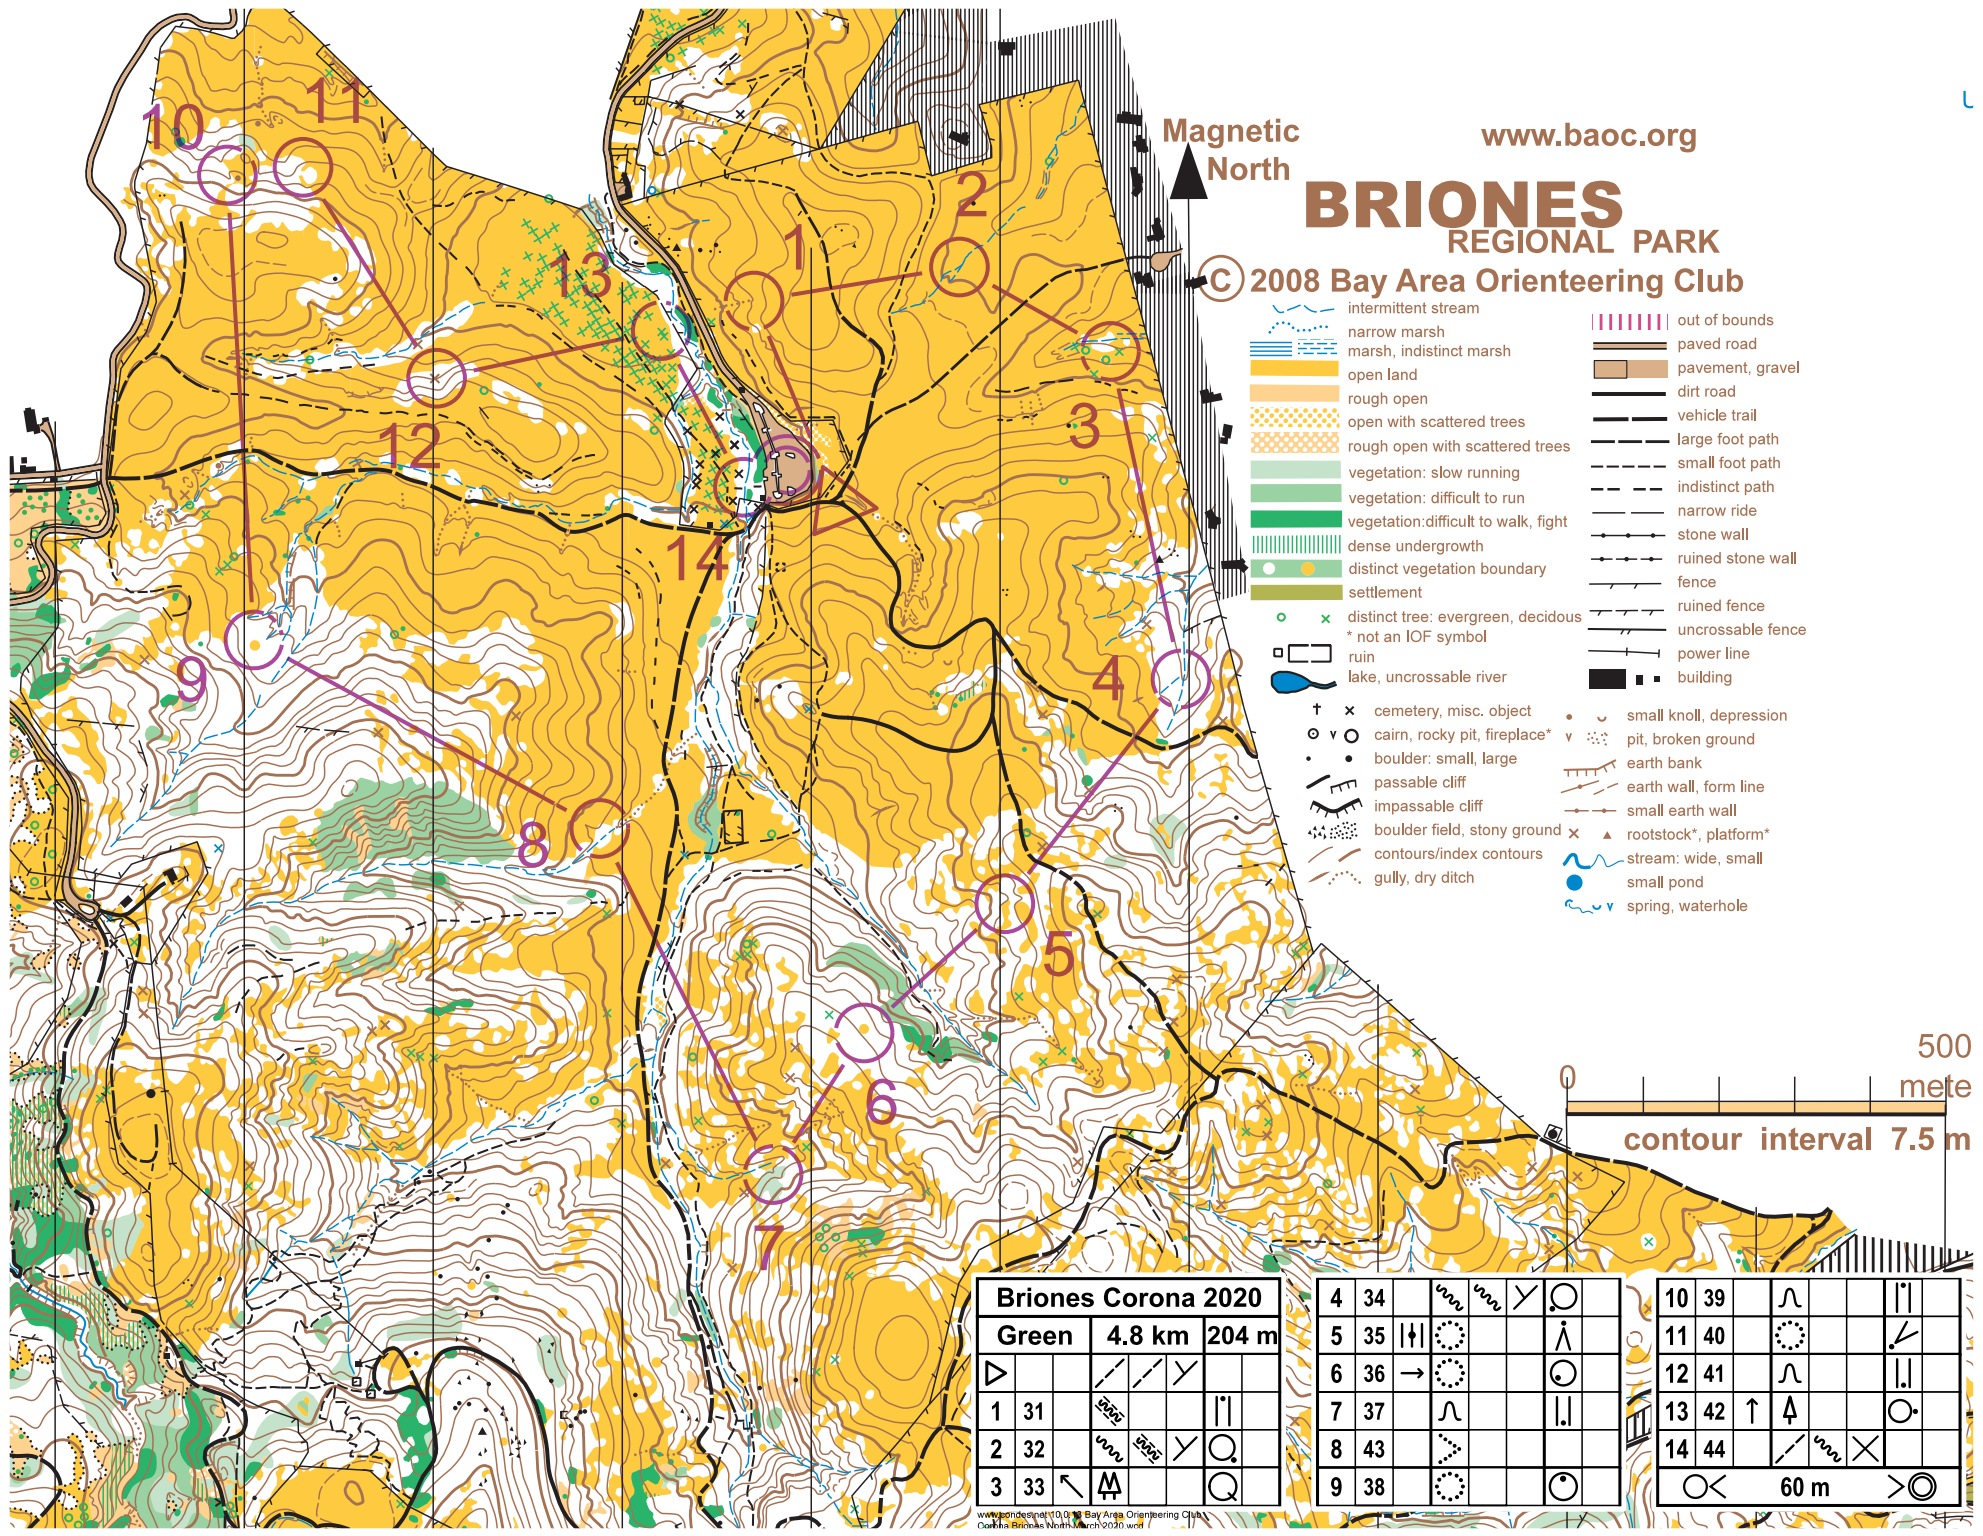

www.baoc.org

BRIONES REGIONAL PARK

Magnetic North

© 2008 Bay Area Orienteering Club

- intermittent stream
- narrow marsh
- marsh, indistinct marsh
- open land
- rough open
- open with scattered trees
- rough open with scattered trees
- vegetation: slow running
- vegetation: difficult to run
- vegetation: difficult to walk, fight
- dense undergrowth
- distinct vegetation boundary
- settlement
- distinct tree: evergreen, deciduous
- ruin
- lake, uncrossable river
- cemetery, misc. object
- cairn, rocky pit, fireplace*
- boulder: small, large
- passable cliff
- impassable cliff
- boulder field, stony ground
- contours/index contours
- gully, dry ditch
- out of bounds
- paved road
- pavement, gravel
- dirt road
- vehicle trail
- large foot path
- small foot path
- indistinct path
- narrow ride
- stone wall
- ruined stone wall
- fence
- ruined fence
- uncrossable fence
- power line
- building
- small knoll, depression
- pit, broken ground
- earth bank
- earth wall, form line
- small earth wall
- rootstock*, platform*
- stream: wide, small
- small pond
- spring, waterhole

500
mete

contour interval 7.5 m

Briones Corona 2020

Green 4.8 km 204 m

1 31					
2 32					
3 33					

4 34				
5 35				
6 36				
7 37				
8 43				
9 38				

10 39				
11 40				
12 41				
13 42				
14 44				

60 m