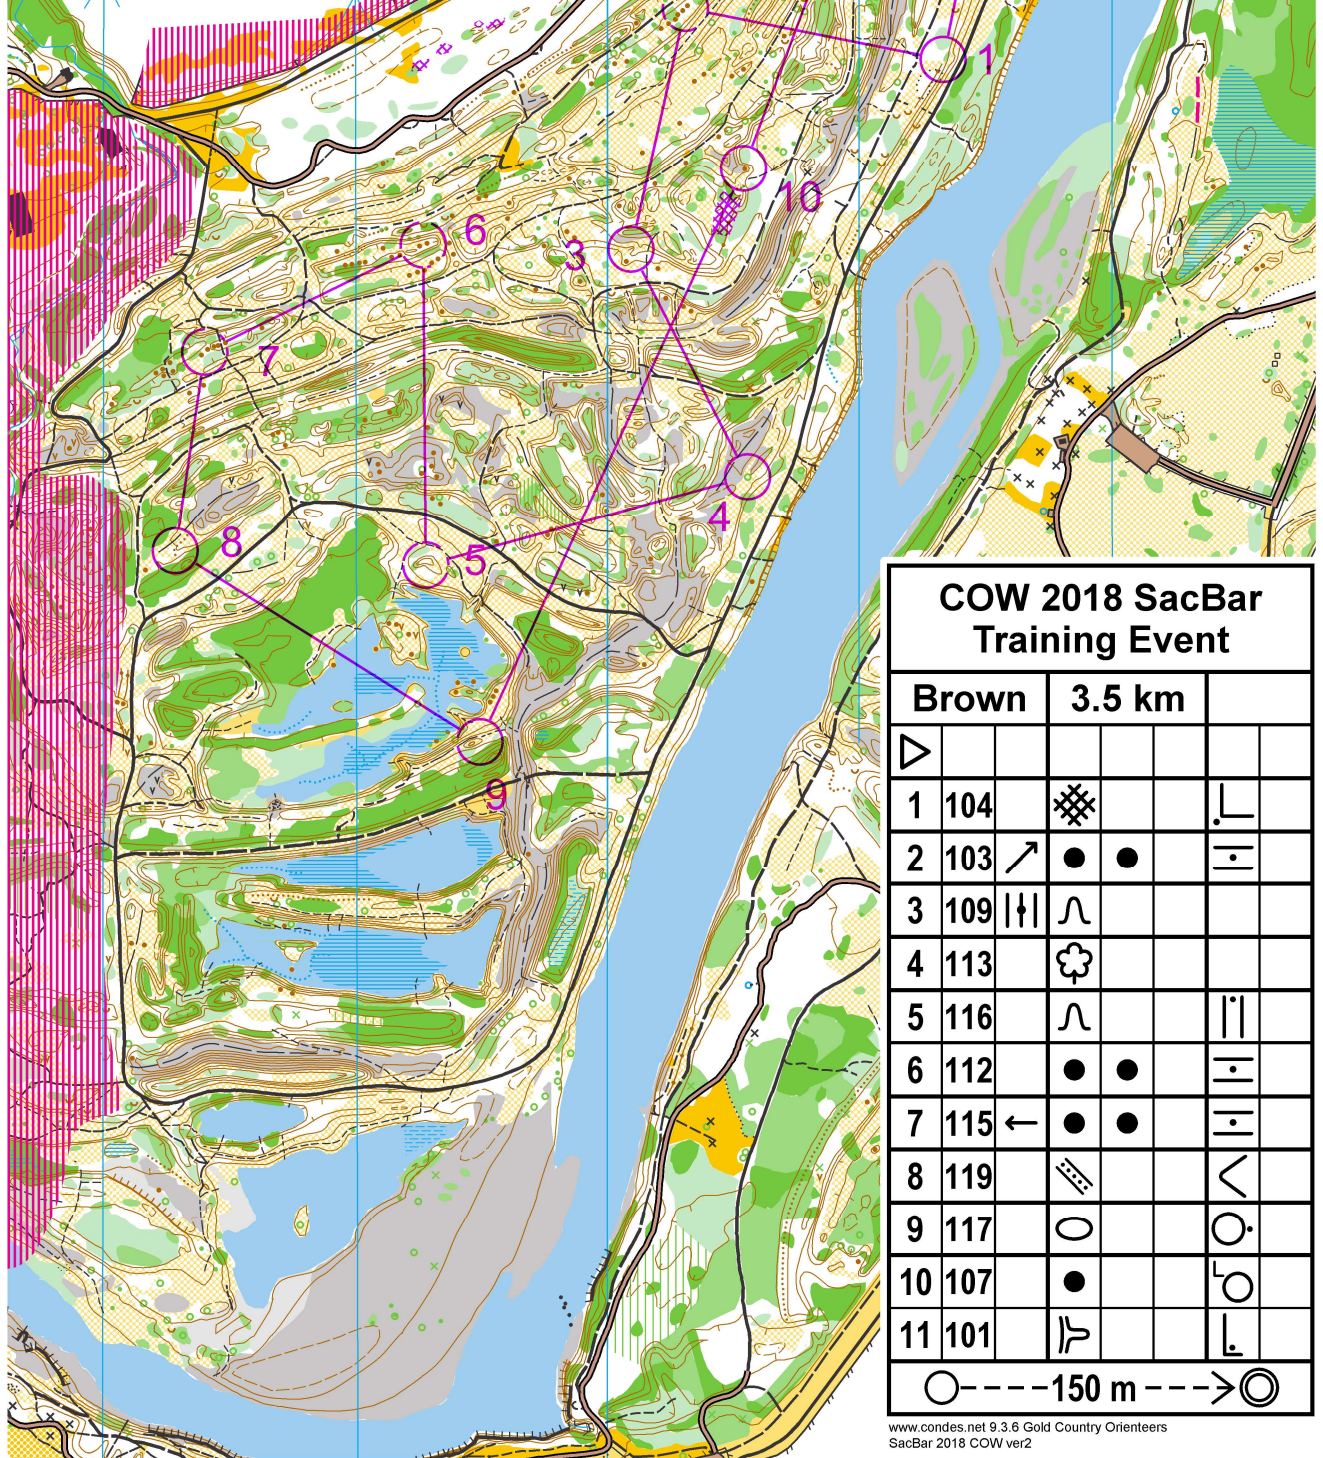

SACRAMENTO BAR Brown

SCALE 1:7500
CONTOUR INTERVAL 5 FEET

Copyright Gold Country Orienteers 2006-2015
Partial update Sep 2015

- asphalt road
- major/ minor dirt road
- path, game trail, narrow ride
- parking area
- sandy, gravelly
- stones, cobbles
- runnable forest
- open land, some trees
- vegetation: slow
- vegetation: difficult
- vegetation: impassable
- lone tree, bush, dead tree
- elderberry beetle cage
- building, ruin
- cliff, X-able, UnX-able
- man made object
- power line
- X-able, unX-able fence
- river, ponds
- dry ditch, creek
- seasonal marsh
- contour, index contour
- form line, with down tag
- magnetic north
- earth bank
- pit: earth or gravel
- knoll, small depression
- large depression

COW 2018 SacBar Training Event				
Brown		3.5 km		
1	104			
2	103			
3	109			
4	113			
5	116			
6	112			
7	115			
8	119			
9	117			
10	107			
11	101			

----- 150 m -----